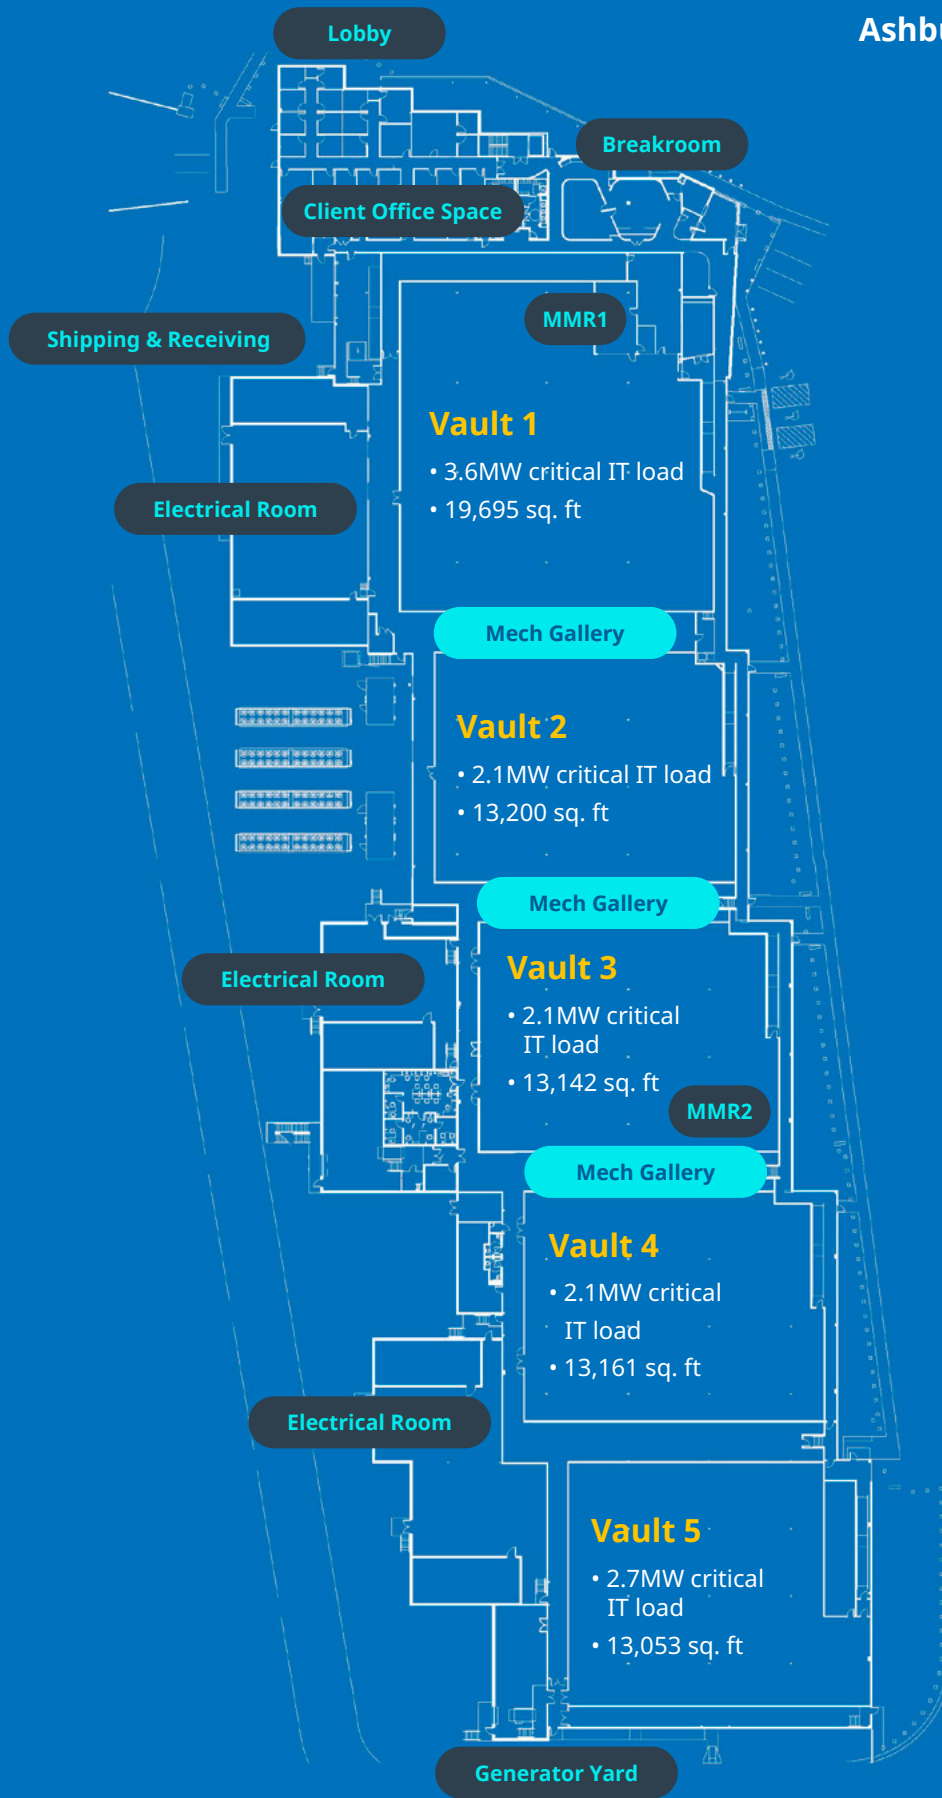

Ashburn VA1 Layout

All rights reserved. The information in this data sheet contains only general descriptions which may not apply for each individual case or may change as products and services levels are adapted to new technological development. The required service elements are only binding when explicitly stated in a service contract. Technical specifications may be subject to alterations.