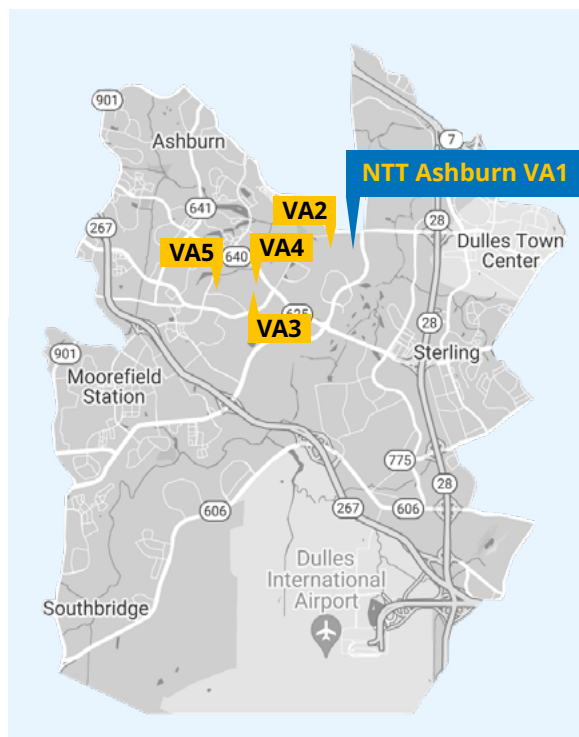

## Ashburn campus highlights

**Design:** NTT Ashburn features five data centers, with four more planned, over two campus locations. At full build-out the campus will offer 224MW of critical IT load and 970,000 sq. ft. of data floor space.

**Security:** The campus utilizes the Avigilon H4 Fisheye Camera line that offers a high-resolution, 360-degree view of the data center and provides real-time alerts to our in-house security team using pattern-based technology.

## Locations in Ashburn