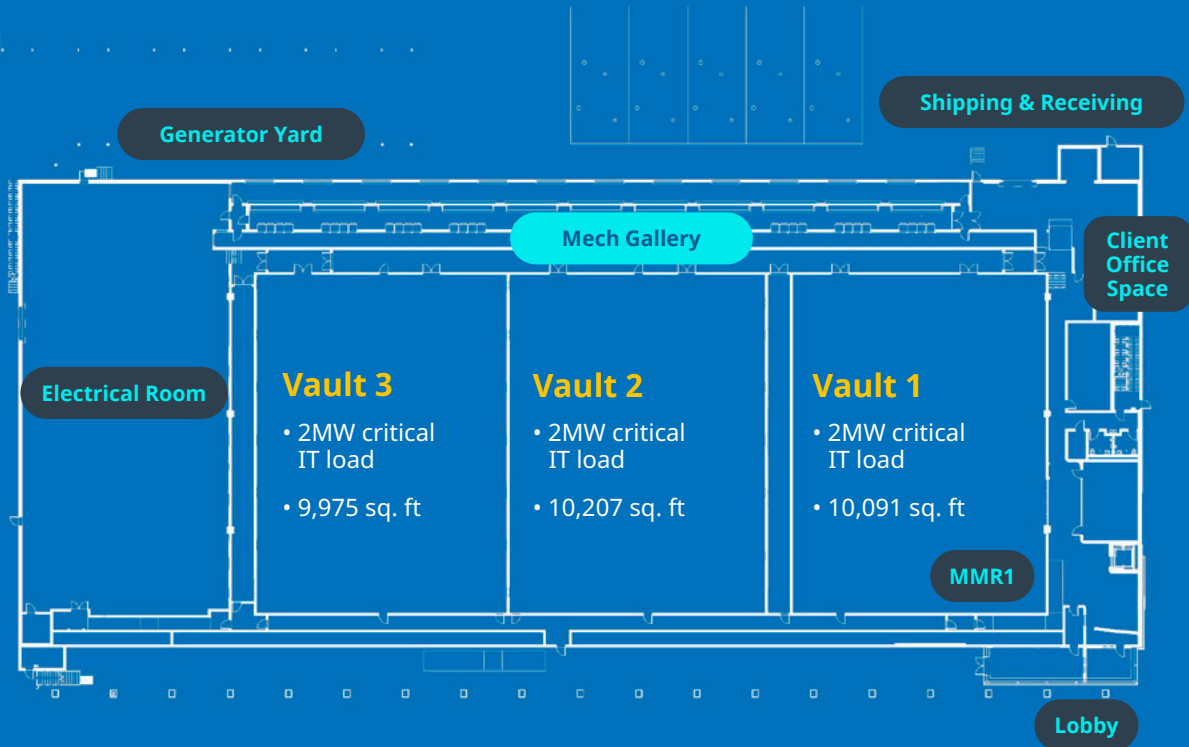

Ashburn VA2 Layout

Floor 1