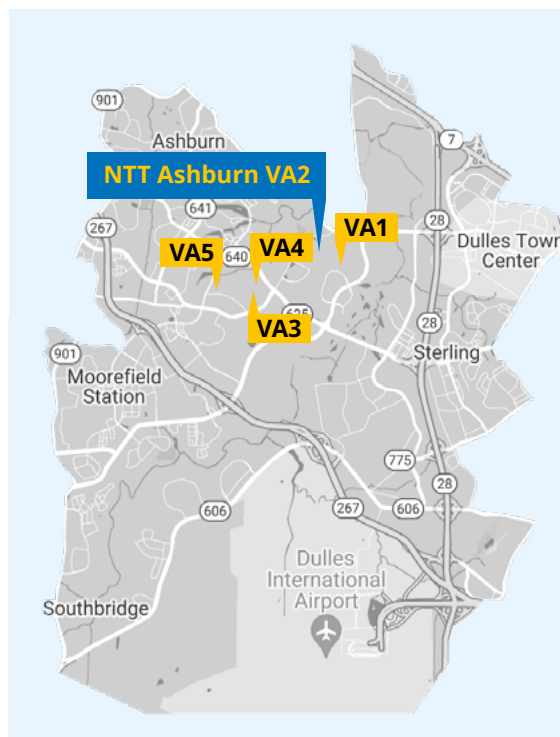

Locations in Ashburn

Address and contact

Ashburn VA2 Data Center
NTT Global Data Centers Americas,
44610 Guilford Dr. Ashburn,
VA 20147 United States

T: +1 916-286-3000