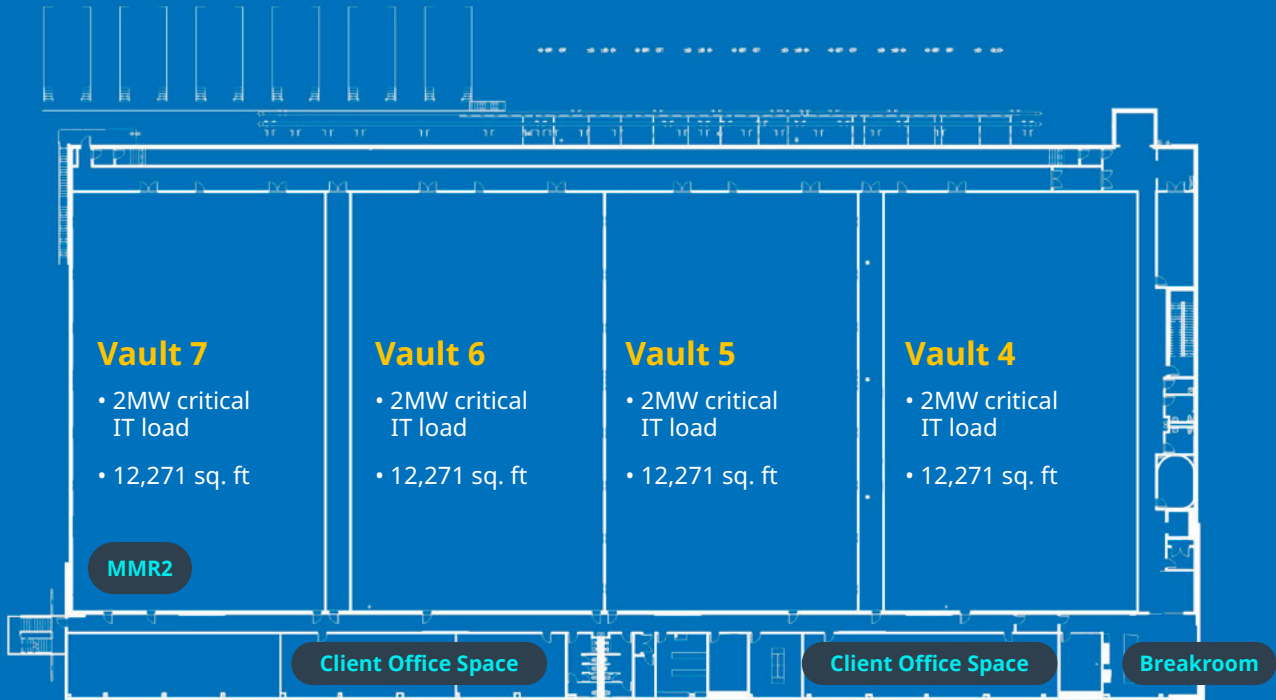

Floor 2

All rights reserved. The information in this data sheet contains only general descriptions which may not apply for each individual case or may change as products and services levels are adapted to new technological development. The required service elements are only binding when explicitly stated in a service contract. Technical specifications may be subject to alterations.