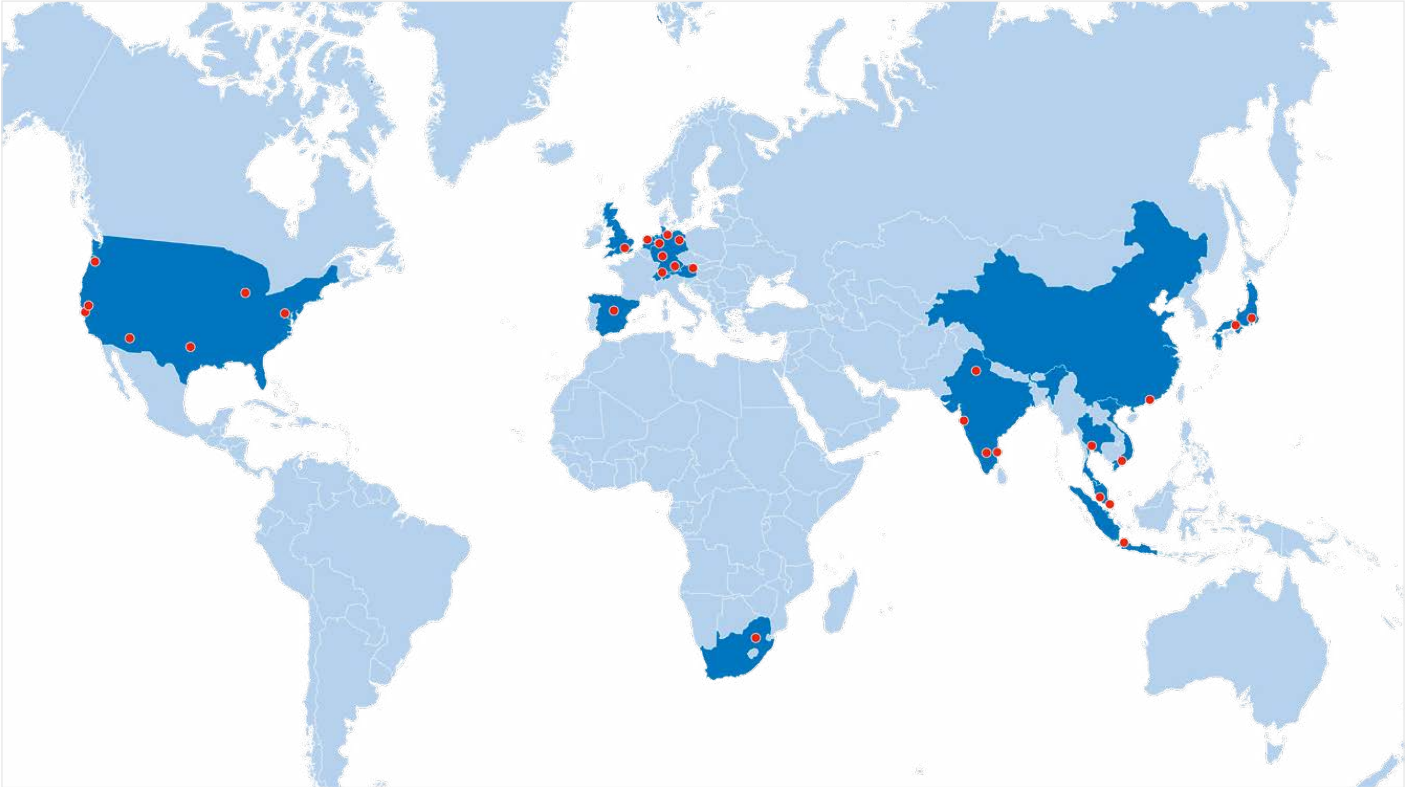

## Home to the cloud

Jakarta is Indonesia's capital and largest city and is located on the northwest coast of Java, the world's most populous island. The city is the center of the economy, culture and politics of Indonesia, as well as the location of the corporate headquarters of numerous Indonesian companies and multinational corporations.

## Flexible connection to data centers and clouds: 20+ countries and 600,000m<sup>2</sup> IT space