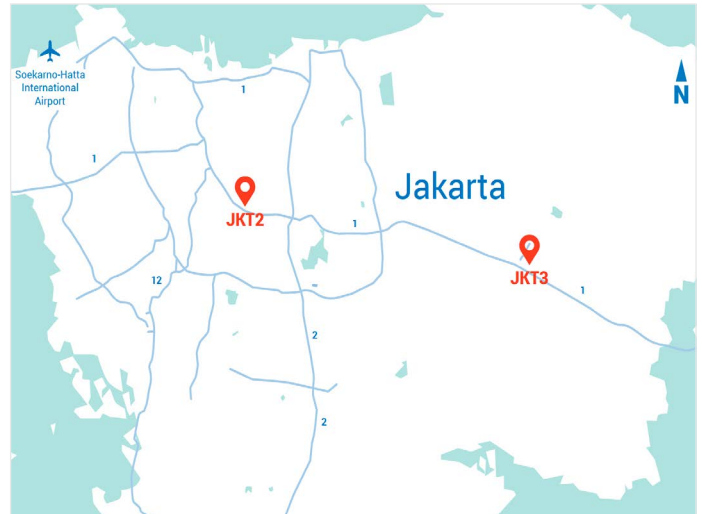

Location

Visit us at our new website

services.global.ntt

Contact

Email: ntt pac.id.sales@global.ntt | ntt pac.id.marketing@global.ntt