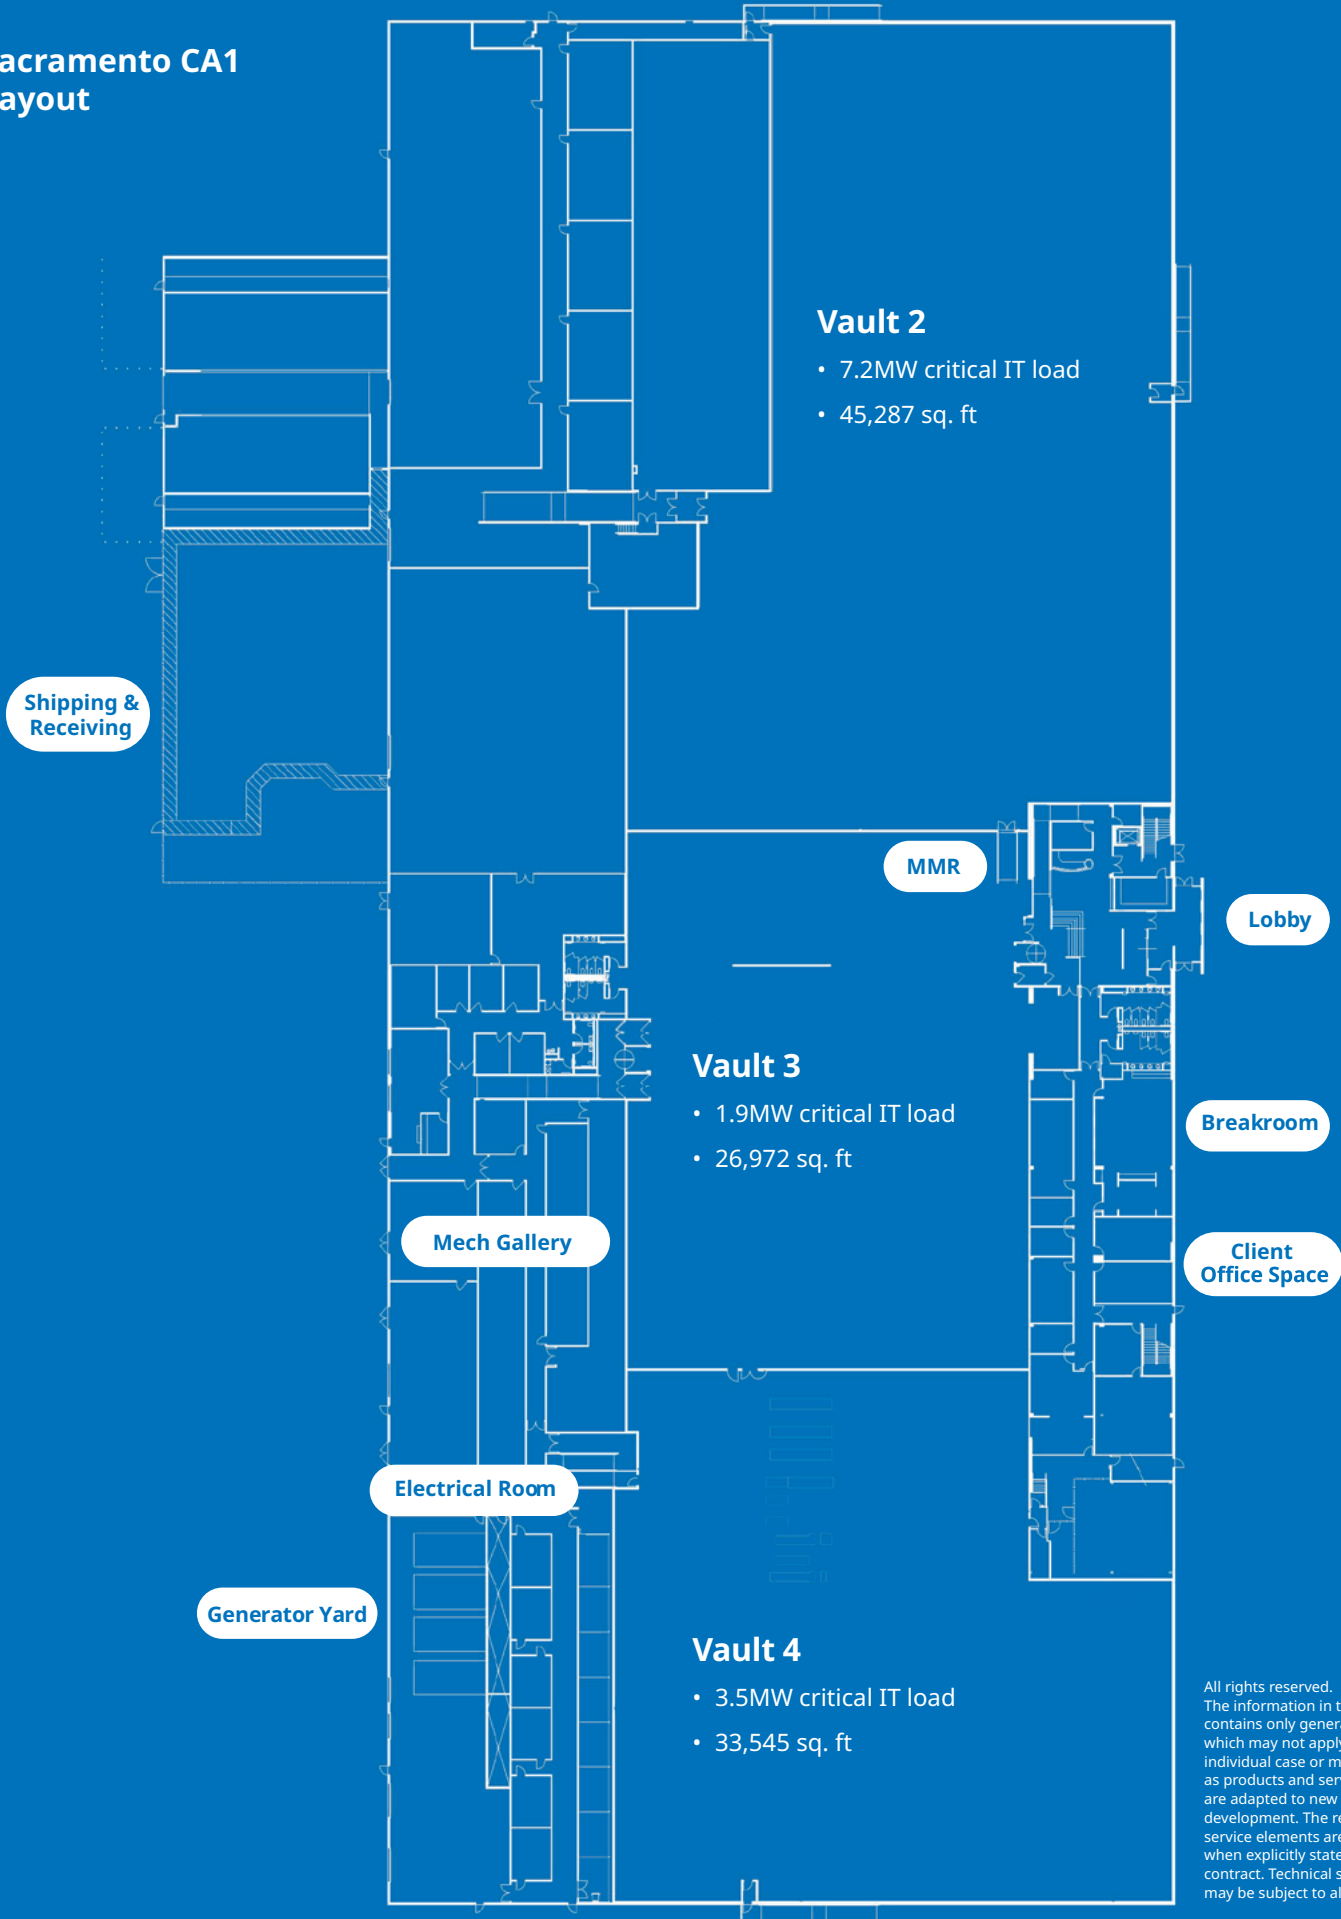

Sacramento CA1 Layout

All rights reserved. The information in this data sheet contains only general descriptions which may not apply for each individual case or may change as products and services levels are adapted to new technological development. The required service elements are only binding when explicitly stated in a service contract. Technical specifications may be subject to alterations.