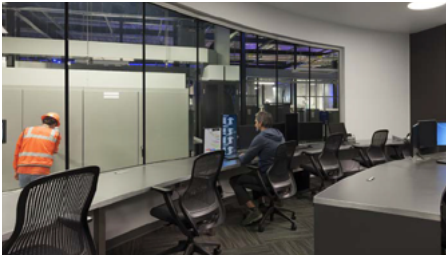

Certifications and compliance

Compliance

- SOC1 Type II and SOC2 Type I
- ISO 27001
- ISO 50001 Energy Management

- PCI DSS
- NIST 800-53 HIGH
- HIPAA

Sustainability

- Designed to LEED Certified Standards
- EPA ENERGY STAR

Data center products

- Cabinets
- Customizable cages
- Private suites
- Dedicated vaults
- Build to suit

Sacramento Campus Highlights

Design:

NTT Sacramento features three data centers offering a total of 52.7MW of critical IT load and 237,578 sq. ft. of data floor space.

Security:

The campus utilizes an intelligent video surveillance system that offers a high-resolution, 360-degree view of the data center and provides real-time alerts to our in-house security team using pattern-based technology.

Client amenities:

Our Sacramento data centers offer several client amenities including conference rooms, hoteling stations, break room, crash carts, rack and server lifts, and free Wi-Fi.